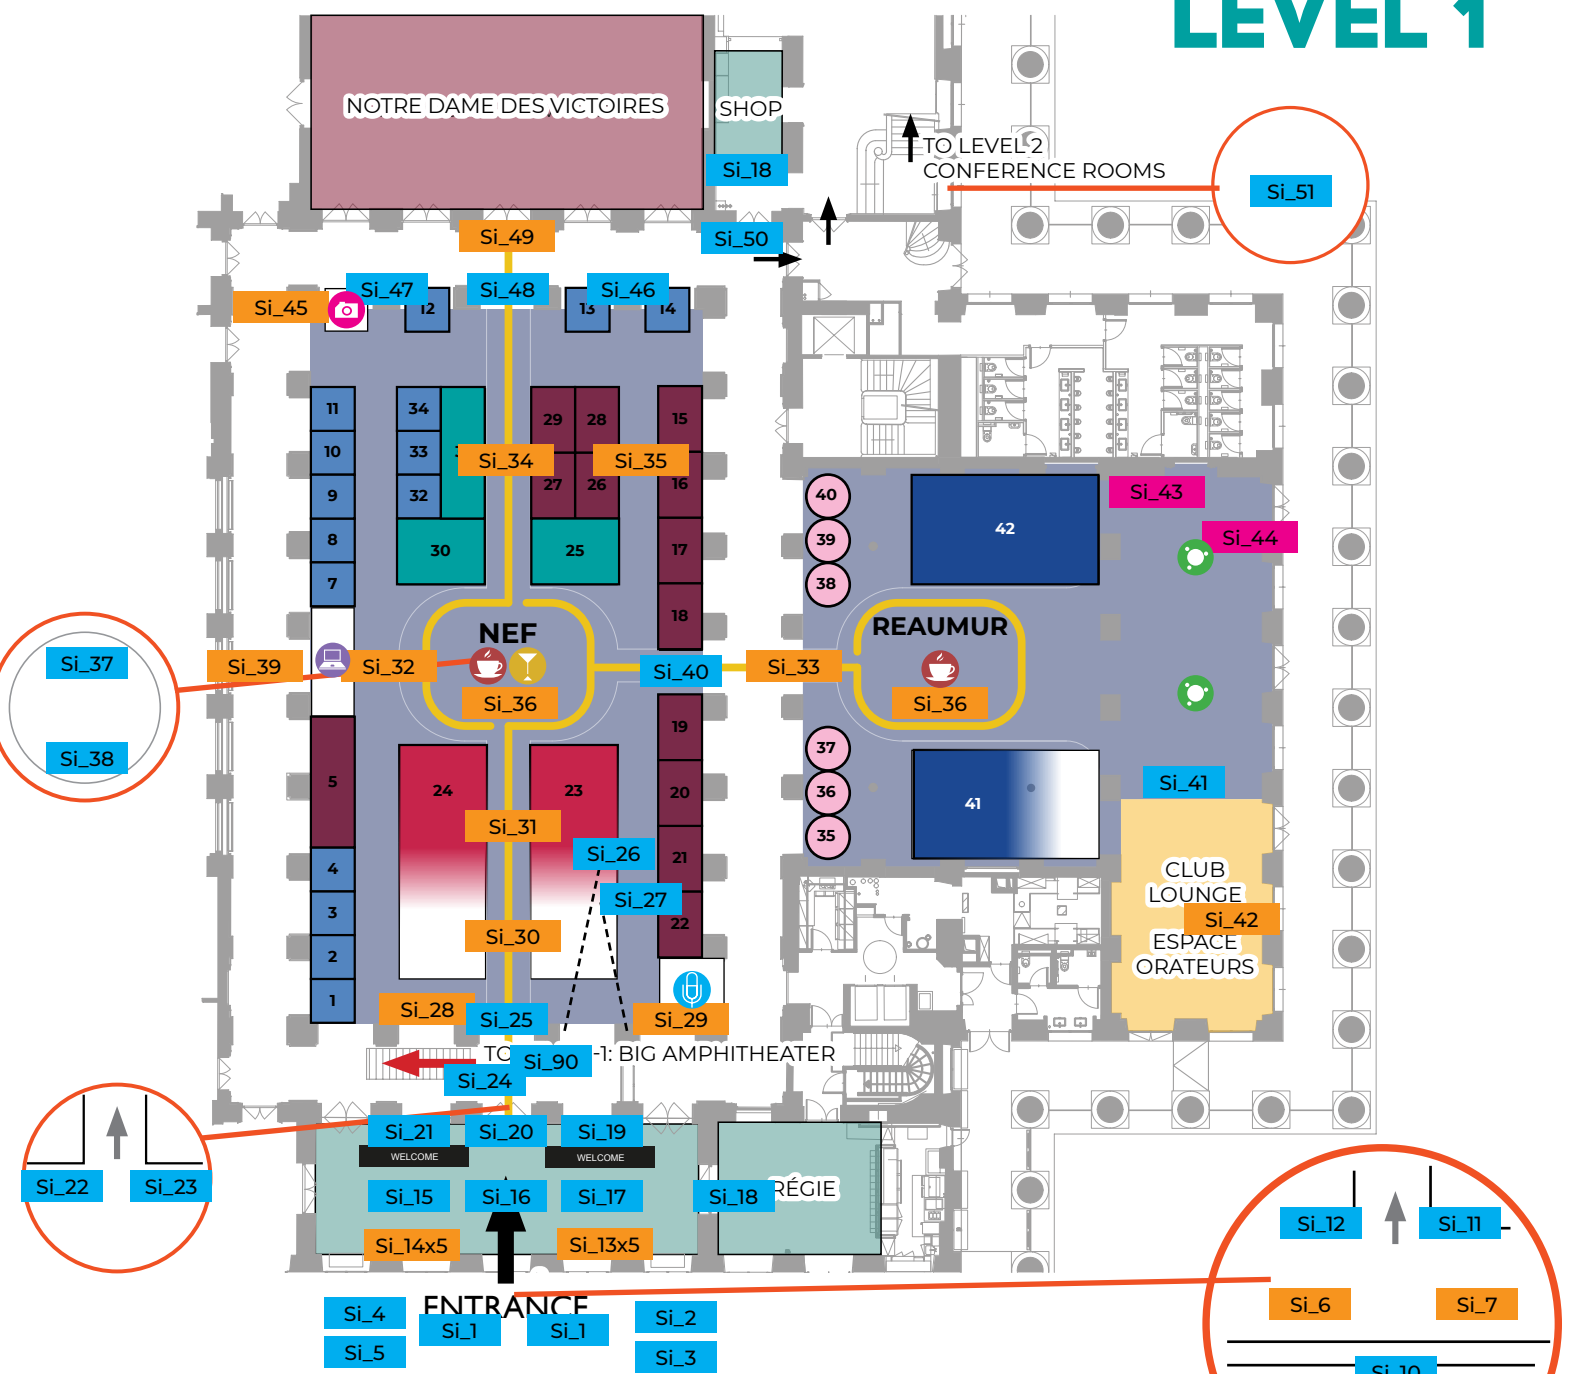

AOP 2018**Signage availabilities - Palais Brongniart****December 14 to 15**

Signage reference	Signage items	Location	Size	Booked with Company ID / Status
Si_19	welcome_desk_window	on top windows behind welcome desk	1.5mW x 2mH	8583
Si_20	welcome_desk_window	on top windows behind welcome desk	1.5mW x 2mH	7785
Si_21	welcome_desk_window	on top windows behind welcome desk	1.5mW x 2mH	7815
Si_22	pilar_vivienne	pilar from accueil vivienne to nef	1.34mW x 2.1mH	7783
Si_23	pilar_vivienne	pilar from accueil vivienne to nef	1.34mW x 2.1mH	
Si_30	floor_sticker	between booths 23 and 24	1mW x 1mH	7785
Si_31	floor_sticker	between booths 23 and 24	1mW x 1mH	
Si_32	floor_sticker	between coffee and lunch station and academy booth	1mW x 1mH	
Si_33	floor_sticker	corridor between nef and reaumur	1mW x 1mH	
Si_34	floor_sticker	between booths 27/29 and 31	1mW x 1mH	
Si_35	floor_sticker	between booths 15/16 and 26/28	1mW x 1mH	

LEVEL 1

LEVEL 2

LEVEL -1