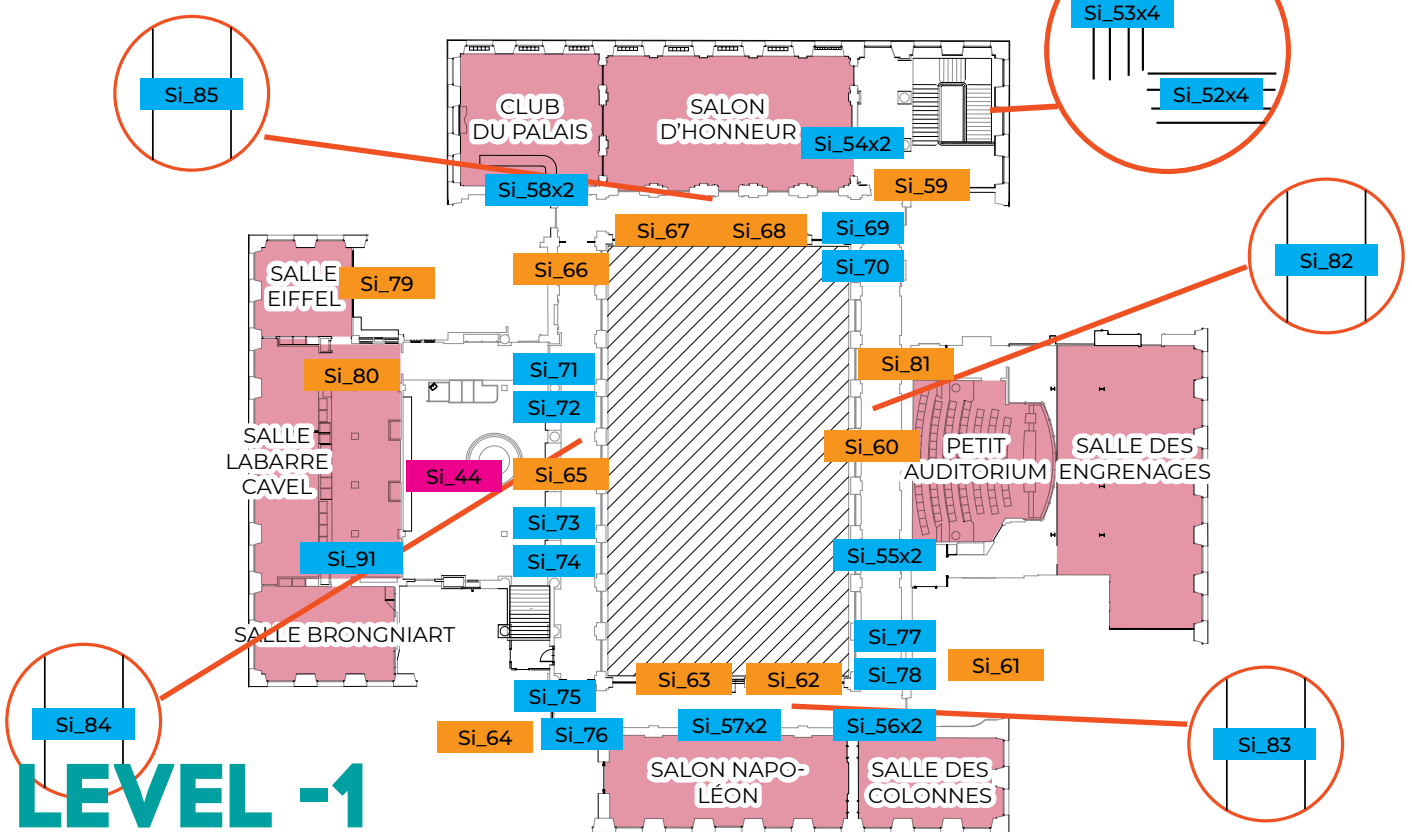

AOP 2018**Signage availabilities - Palais Brongniart****December 14 to 15**

Signage reference	Signage items	Location	Size	Booked with Company ID / Status
Si_19	welcome_desk_window	on top windows behind welcome desk	1.5mW x 2mH	8583
Si_20	welcome_desk_window	on top windows behind welcome desk	1.5mW x 2mH	7785
Si_21	welcome_desk_window	on top windows behind welcome desk	1.5mW x 2mH	7815
Si_22	pilar_vivienne	pilar from accueil vivienne to nef	1.34mW x 2.1mH	7783
Si_23	pilar_vivienne	pilar from accueil vivienne to nef	1.34mW x 2.1mH	
Si_30	floor_sticker	between booths 23 and 24	1mW x 1mH	7785
Si_31	floor_sticker	between booths 23 and 24	1mW x 1mH	
Si_32	floor_sticker	between coffee and lunch station and academy booth	1mW x 1mH	
Si_33	floor_sticker	corridor between nef and reaumur	1mW x 1mH	
Si_34	floor_sticker	between booths 27/29 and 31	1mW x 1mH	
Si_35	floor_sticker	between booths 15/16 and 26/28	1mW x 1mH	

LEVEL 1

LEVEL 2

LEVEL -1